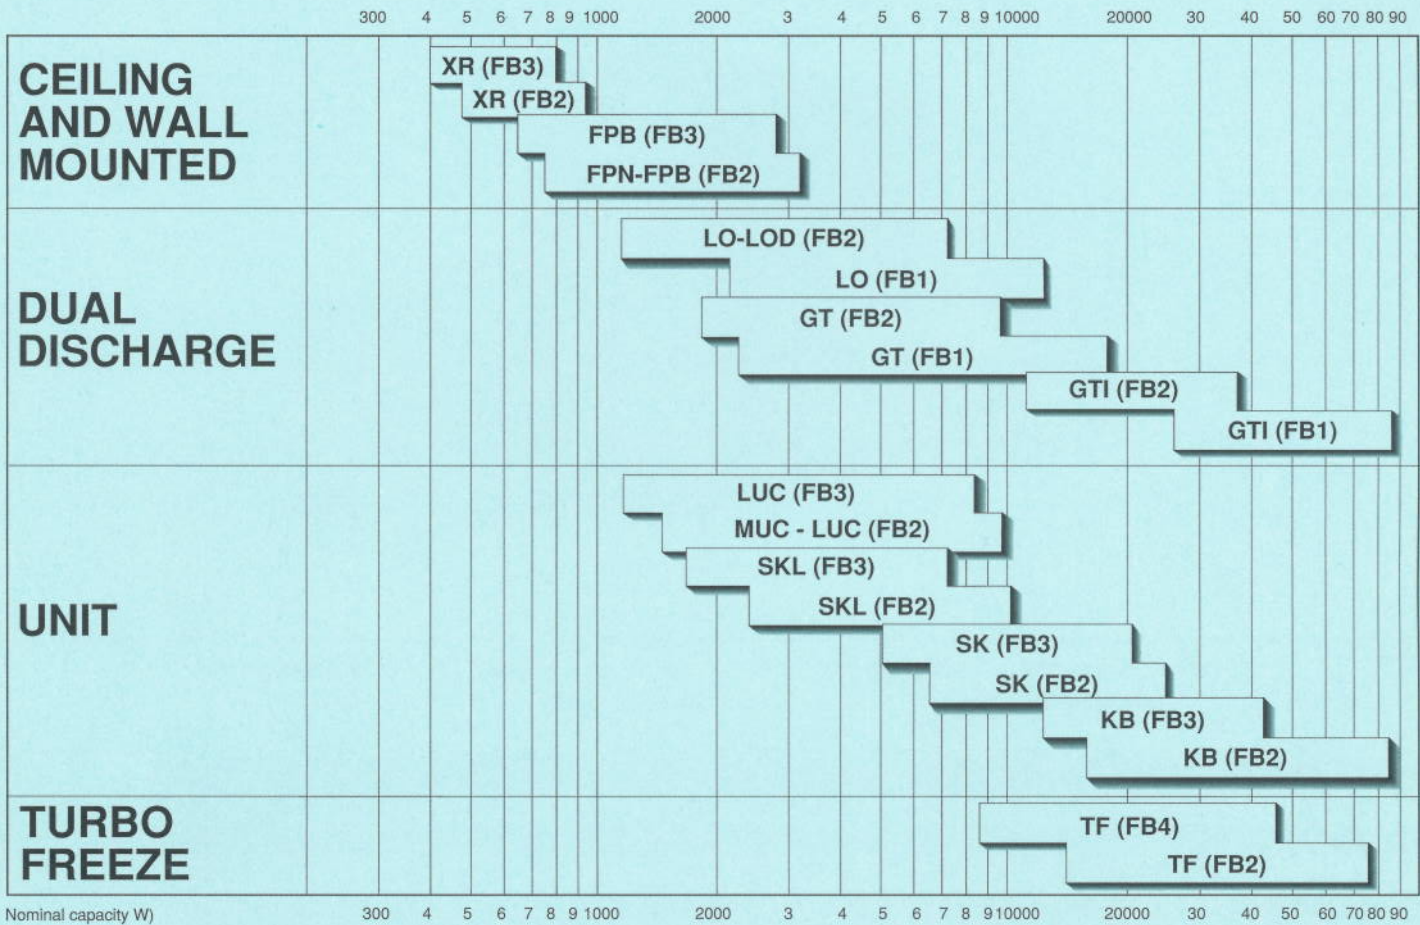

UNIT COOLERS

Doc. 99. 76. 05. 90. GB.

FRIGA-BOHN

FPN - FPB

CEILING/WALL MOUNTED COOLERS

EMC (= FPN + Kit)

Models	Finished product code numbers	Capacity FB2*		Air flow m ³ /h	Air throw m	Fans		Dimensions (mm)		
		W	kcal/h			Qty	Ø (mm)	L	I	H
FPN 70	6400700	755	650	300	2	1	200	448	515	209
FPN 100	6400900	1210	1040	660	2,7	2	200	778	515	209
FPN 130 X	6401100	1545	1330	600	2,5	2	200	778	515	209
FPN 200	6401300	2345	2015	900	3	3	200	1108	515	209
FPN 260	6401500	3180	2735	1200	3,5	4	200	1439	515	209

Models	Finished product code numbers	Capacity FB3**		Air flow m ³ /h	Air throw m	Fans		Dimensions (mm)		
		W	kcal/h			Qty	Ø (mm)	L	I	H
FPB 72 STH	6505100	625	540	300	2	1	200	448	515	209
FPB 102 STH	6505300	1050	900	660	2,7	2	200	778	515	209
FPB 135 STH	6505500	1330	1150	600	2,5	2	200	778	515	209
FPB 205 STH	6505700	1985	1710	900	3	3	200	1108	515	209
FPB 270 STH	6505900	2870	2470	1200	3,5	4	200	1439	515	209

Options for wall mounted EMC :

FPN 70	7105500
FPN 100	7105700
FPN 200	7105900
FPN 260	7106100

* FB 2 : Δt1 8K (ta1 +3°C to -5°C φ 75%) -R22

** FB 3 : Δt1 7K (ta1 - 20°C to -27°C φ 85%) -R502

FRIGA-BOHN COOLERS

TECHNICAL DEFINITIONS

- The total objective capacity ratings given in this catalog are defined using :

1) four sets of application conditions, called "FB" points:

- FB1 - $\Delta t1$: 12K (ta1 +12°C to 0°C ψ 70%)
- FB2 - $\Delta t1$: 8K (ta1 +3°C to -5°C ψ 75%)
- FB3 - $\Delta t1$: 7K (ta1 -20°C to -27°C ψ 85%)
- FB4 - $\Delta t1$: 6K (ta1 -31°C to -37°C ψ 90%)