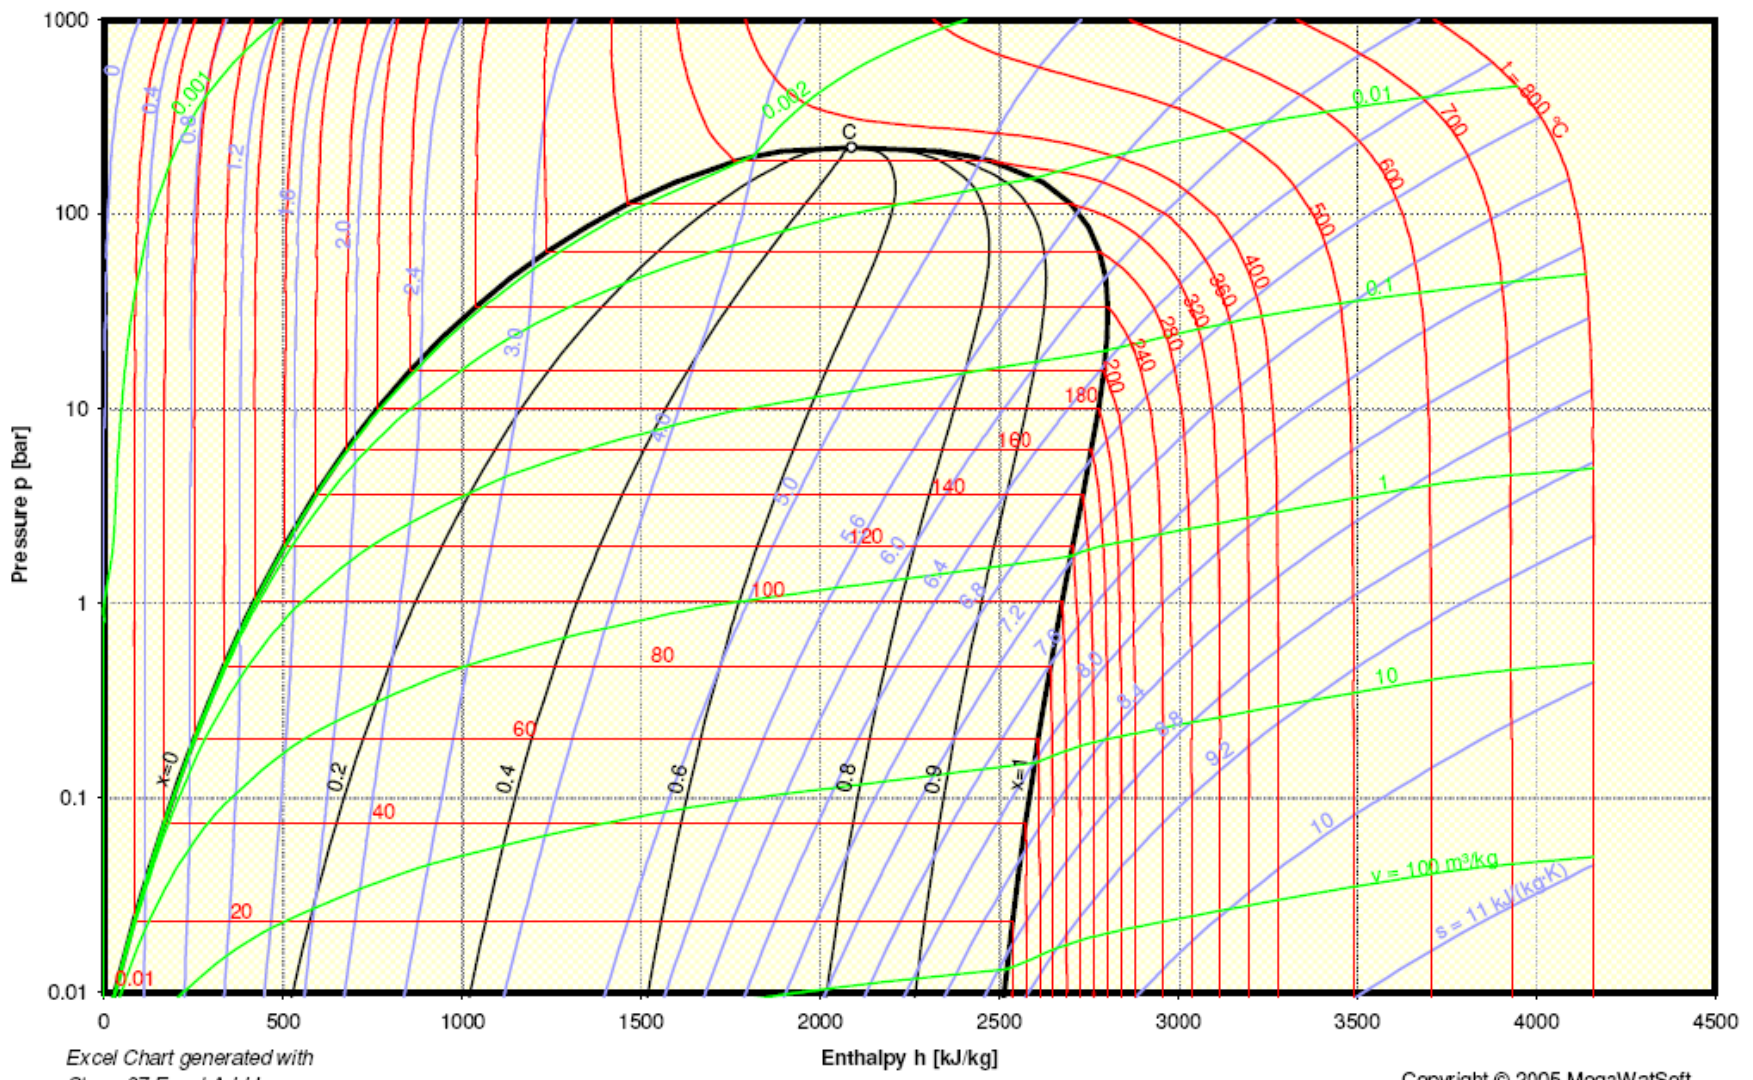

logP-H diagram

Excel Chart generated with  
Steam97 Excel Add-In

Copyright © 2005 MegaWatSoft